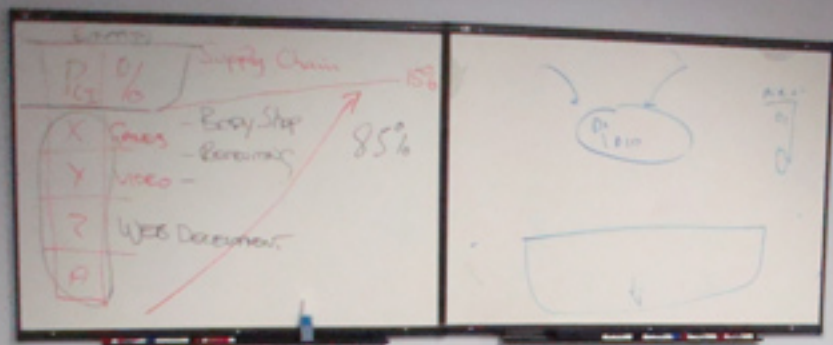

PCI
Finite States, Inc.

SUITE 205

DELL

EXIT

A hallway with a dark grey carpeted floor. On the left side, there is a set of stairs with a dark carpet. The walls are light-colored. At the end of the hallway, there is a glass door with a silver frame and two silver handles. Above the door is a red 'EXIT' sign. A fluorescent light fixture is visible on the ceiling.